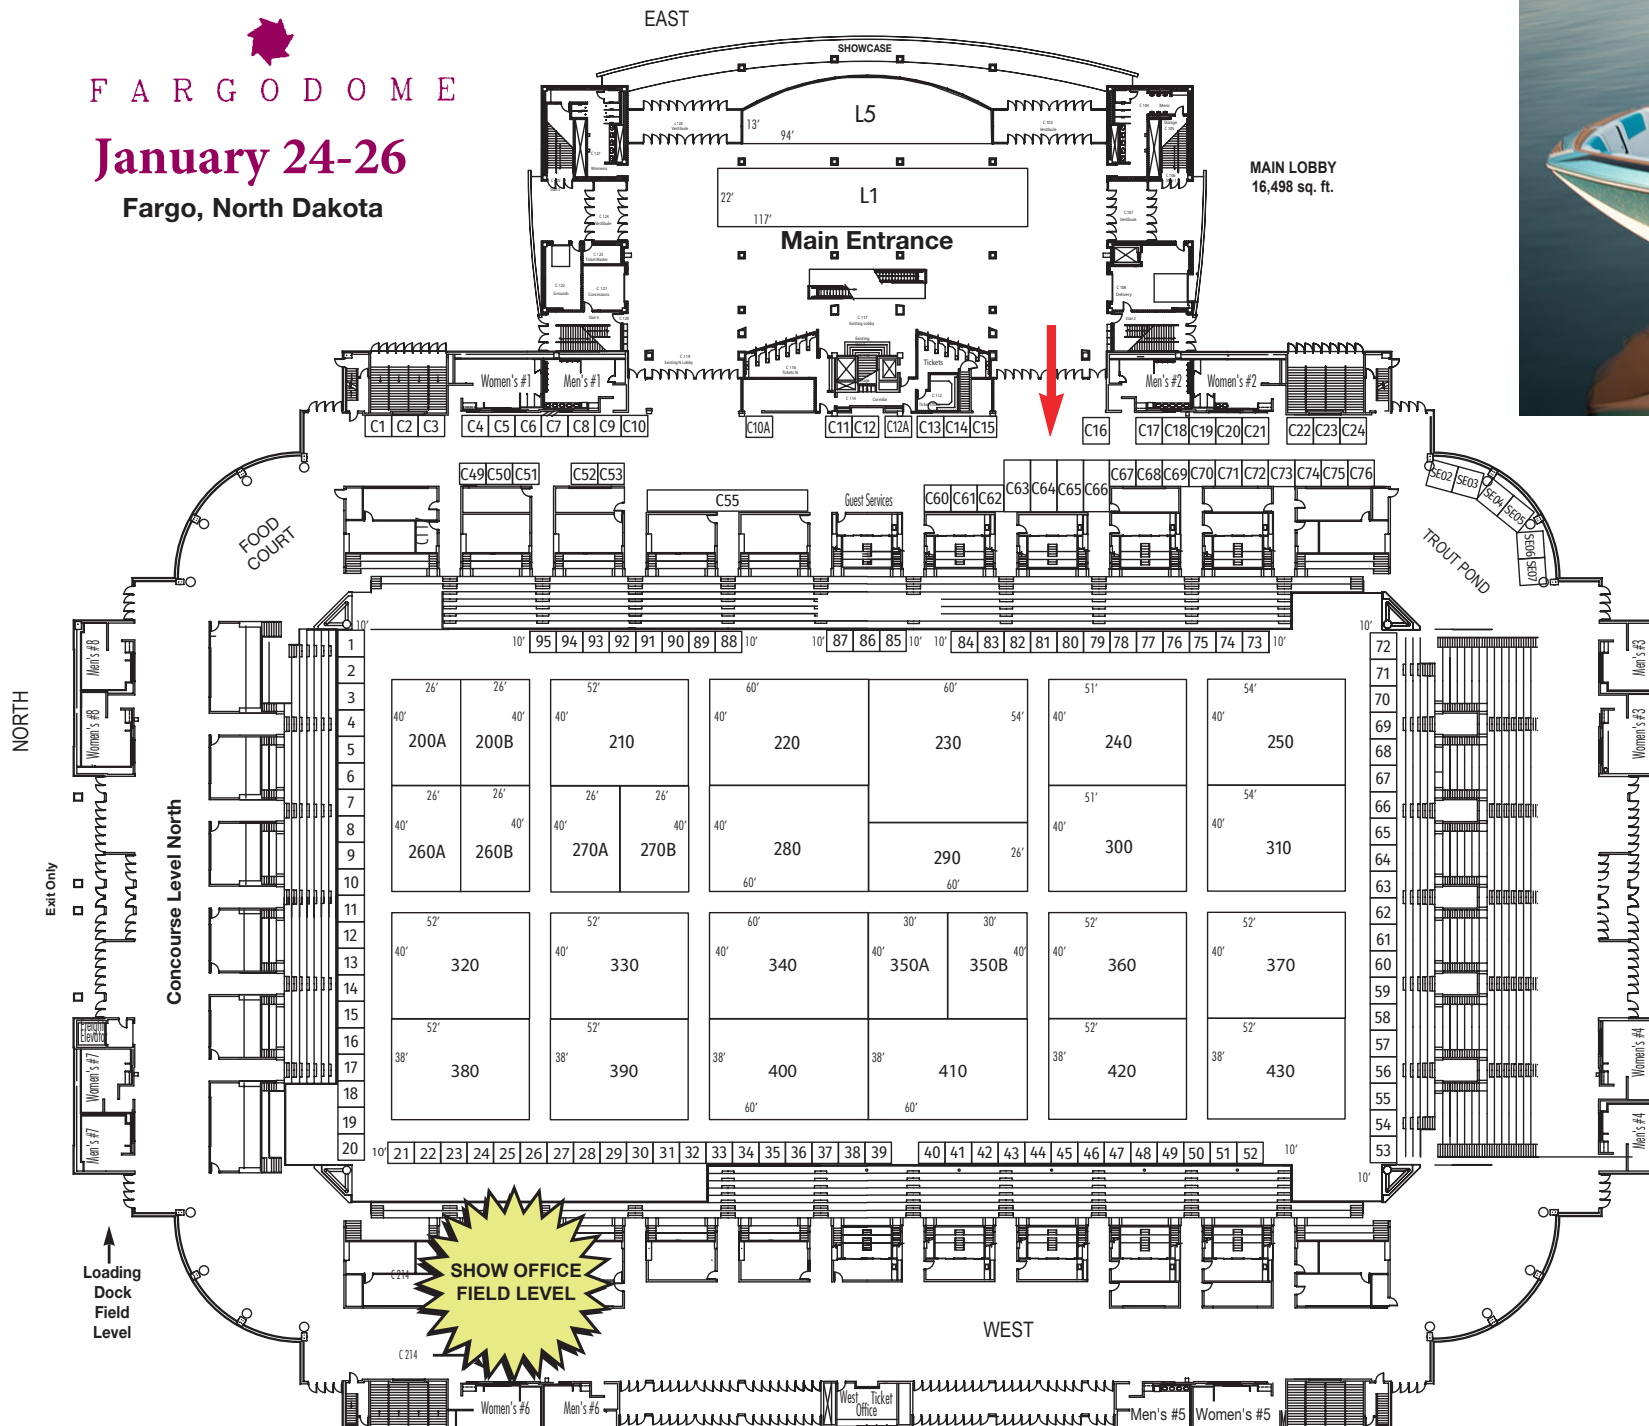

FIRST CLASS PROMOTION

This show is backed by a sound and complete advertising and publicity campaign in digital, radio, television and billboards to assure a large attendance of customers.

EXHIBIT BOOTH PRICES
8' x 10' \$ 410.00
Bulk Rate \$2.45 per square foot