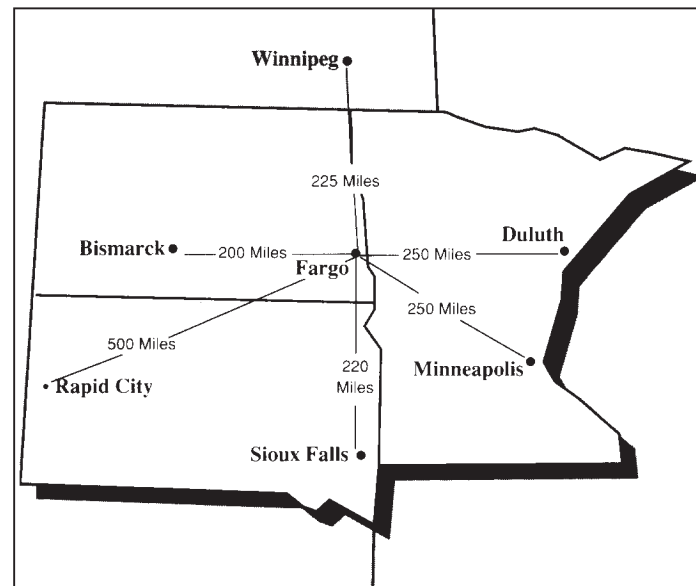

2025
Red River Valley

33rd
Annual

Boat & Marine Products Show

**North Dakota's
Largest Boat Show**

FARGODOME

January 24-26

Presented by **Cenaiko Productions, Inc.**

www.cenaiko.com

Located less than two miles from Interstate 29, beside North Dakota State University and Hector International Airport, the FARGODOME is easily and conveniently accessible.

The Fargo-Moorhead Standard Metropolitan Statistical Area (SMSA) population in 2020 was 230,000. The population in the Total Survey Area (TSA) exceeds 825,000 people.

The Fargo-Moorhead area boasts in excess of 35,000 college students. Nearly 55,000 college students live in the Total Survey Area (TSA).

The Region has a growing, diversified economy. Major area employers include healthcare, manufacturing, education, government, agriculture and financial institutions.

The Fargo-Moorhead market has over 5,500 hotel rooms.

Fargo is centrally located to other cities in the Upper Midwest region. It is convenient and accessible for transportation operators and for private vehicles. Routing shows and events into the region is easier and more convenient with the addition of the FARGODOME.